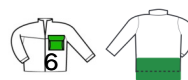

RIPSTOP

Ref. **5GMRB**

Bodywarmer

Bodywarmer

THE +

ROBUST: waterproof Ripstop main fabric

FUNCTIONAL: multi-pocket

THERMAL: padding

PROTECTION: extended back

PURCHASE PACKAGING

Ref.	Size	Carton
5GMRBS	S	10
5GMRBM	M	10
5GMRBL	L	10
5GMRBXL	XL	10
5GMRBXXL	2XL	10
5GMRBXXXL	3XL	10

Some sizes may only be available in certain countries

SALES PACKAGING